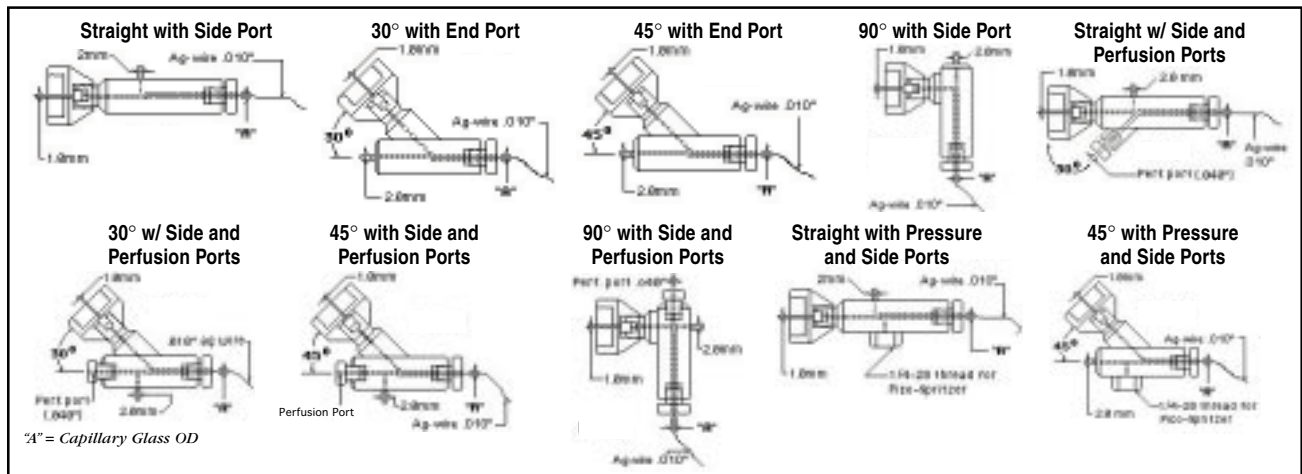

Axon Instruments Holder Series

"A" Series Holders for Axopatch and Axoclamp

Capillary Glass OD	With Ag Wire				With Ag/AgCl Pellet			
	1 mm	1.2 mm	1.5 mm	2.0 mm	1 mm	1.2 mm	1.5 mm	2.0 mm
For Axopatch								
Straight with Side Port	CGS8465.75	CGS8469.75	CGS8473.75	CGS8477.75	CGS8481.75	CGS8485.75	CGS8489.75	CGS8493.75
Straight w/ Side & Perf. Ports	CGS8466.75	CGS8470.75	CGS8474.75	CGS8478.75	CGS8482.75	CGS8486.75	CGS8490.75	CGS8494.75
For Axoclamp								
Straight with Side Port	CGS8467.75	CGS8471.75	CGS8475.75	CGS8479.75	CGS8483.75	CGS8487.75	GCS8491.75	CGS8495.75
Straight w/ Side & Perf. Ports	CGS8468.75	CGS8472.75	CGS8476.75	CGS8480.75	CGS8484.75	CGS8488.75	CGS8492.75	CGS8496.75

"EH-U" Axon Universal Series

Capillary Glass OD	With Ag Wire				With Ag/AgCl Pellet			
	1 mm	1.2 mm	1.5 mm	2.0 mm	1 mm	1.2 mm	1.5 mm	2.0 mm
Straight with Side Port	CGS8497.75	CGS8507.75	CGS8517.75	CGS8527.75	CGS8537.75	CGS8547.75	CGS8557.75	CGS8567.75
30° with End Port	CGS8498.75	CGS8508.75	CGS8518.75	CGS8528.75	CGS8538.75	CGS8548.75	CGS8558.75	CGS8568.75
45° with End Port	CGS8499.75	CGS8509.75	CGS8519.75	CGS8529.75	CGS8539.75	CGS8549.75	CGS8559.75	CGS8569.75
90° with End Port	CGS8500.75	CGS8510.75	CGS8520.75	CGS8530.75	CGS8540.75	CGS8550.75	CGS8560.75	CGS8570.75
Straight w/ Side & Perf. Ports	CGS8501.75	CGS8511.75	CGS8521.75	CGS8531.75	CGS8541.75	CGS8551.75	CGS8561.75	CGS8571.75
30° w/Side & Perf. Ports	CGS8502.75	CGS8512.75	CGS8522.75	CGS8532.75	CGS8542.75	CGS8552.75	CGS8562.75	CGS8572.75
45° w/Side & Perf. Ports	CGS8503.75	CGS8513.75	CGS8523.75	CGS8533.75	CGS8543.75	CGS8553.75	CGS8563.75	CGS8573.75
90° w/Side & Perf. Ports	CGS8504.75	CGS8514.75	CGS8524.75	CGS8534.75	CGS8544.75	CGS8554.75	CGS8564.75	CGS8574.75
Straight w/ Pres. & Side Ports	Descontinuado CGS8505.75	CGS8515.75	CGS8525.75	CGS8535.75	CGS8545.75	CGS8555.75	CGS8565.75	CGS8575.75
45° w/ Pres. & Side Ports	CGS8506.75	CGS8516.75	CGS8526.75	CGS8536.75	CGS8546.75	CGS8556.75	CGS8566.75	CGS8576.75