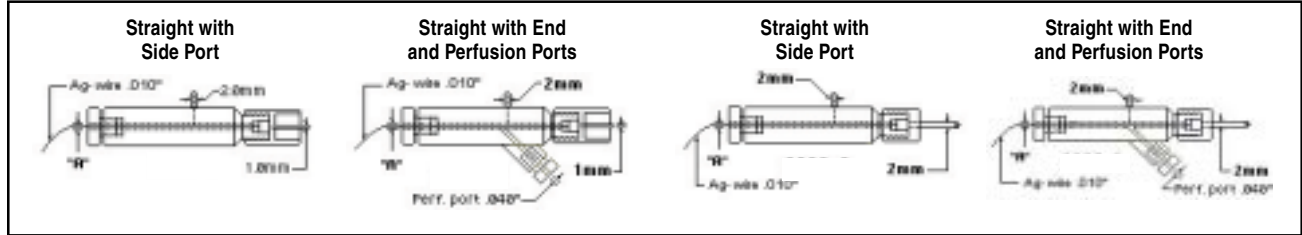

Axon Instruments Holder Series

"A" Series Holders for Axopatch and Axoclamp

Capillary Glass OD	With Ag Wire				With Ag/AgCl Pellet			
	1 mm	1.2 mm	1.5 mm	2.0 mm	1 mm	1.2 mm	1.5 mm	2.0 mm
For Axopatch								
Straight with Side Port	CGS8465.75	CGS8469.75	CGS8473.75	CGS8477.75	CGS8481.75	CGS8485.75	CGS8489.75	CGS8493.75
Straight w/ Side & Perf. Ports	CGS8466.75	CGS8470.75	CGS8474.75	CGS8478.75	CGS8482.75	CGS8486.75	CGS8490.75	CGS8494.75
For Axoclamp								
Straight with Side Port	CGS8467.75	CGS8471.75	CGS8475.75	CGS8479.75	CGS8483.75	CGS8487.75	GCS8491.75	CGS8495.75
Straight w/ Side & Perf. Ports	CGS8468.75	CGS8472.75	CGS8476.75	CGS8480.75	CGS8484.75	CGS8488.75	CGS8492.75	CGS8496.75

"EH-U" Axon Universal Series

Capillary Glass OD	With Ag Wire				With Ag/AgCl Pellet			
	1 mm	1.2 mm	1.5 mm	2.0 mm	1 mm	1.2 mm	1.5 mm	2.0 mm
Straight with Side Port	CGS8497.75	CGS8507.75	CGS8517.75	CGS8527.75	CGS8537.75	CGS8547.75	CGS8557.75	CGS8567.75
30° with End Port	CGS8498.75	CGS8508.75	CGS8518.75	CGS8528.75	CGS8538.75	CGS8548.75	CGS8558.75	CGS8568.75
45° with End Port	CGS8499.75	CGS8509.75	CGS8519.75	CGS8529.75	CGS8539.75	CGS8549.75	CGS8559.75	CGS8569.75
90° with End Port	CGS8500.75	CGS8510.75	CGS8520.75	CGS8530.75	CGS8540.75	CGS8550.75	CGS8560.75	CGS8570.75
Straight w/ Side & Perf. Ports	CGS8501.75	CGS8511.75	CGS8521.75	CGS8531.75	CGS8541.75	CGS8551.75	CGS8561.75	CGS8571.75
30° w/Side & Perf. Ports	CGS8502.75	CGS8512.75	CGS8522.75	CGS8532.75	CGS8542.75	CGS8552.75	CGS8562.75	CGS8572.75
45° w/Side & Perf. Ports	CGS8503.75	CGS8513.75	CGS8523.75	CGS8533.75	CGS8543.75	CGS8553.75	CGS8563.75	CGS8573.75
90° w/Side & Perf. Ports	CGS8504.75	CGS8514.75	CGS8524.75	CGS8534.75	CGS8544.75	CGS8554.75	CGS8564.75	CGS8574.75
Straight w/ Pres. & Side Ports	Descontinuado CGS8505.75	CGS8515.75	CGS8525.75	CGS8535.75	CGS8545.75	CGS8555.75	CGS8565.75	CGS8575.75
45° w/ Pres. & Side Ports	CGS8506.75	CGS8516.75	CGS8526.75	CGS8536.75	CGS8546.75	CGS8556.75	CGS8566.75	CGS8576.75