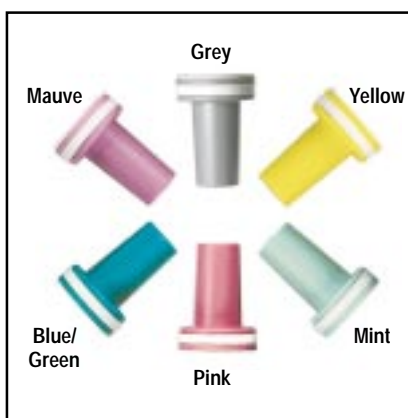

Powerpette
Pipette Controller

Powerpette Pipette Controller			
Color	110 VAC, 60 Hz	240 VAC, 50 Hz UK Plug	Other Power
Grey	CGS-8787.76	CGS-8793.76	CGS-8799.76
Yellow	CGS-8788.76	CGS-8794.76	CGS-8800.76
Pink	CGS-8789.76	CGS-8795.76	CGS-8801.76
Mauve	CGS-8790.76	CGS-8796.76	CGS-8802.76
Blue/Green	CGS-8791.76	CGS-8797.76	CGS-8803.76
Mint	CGS-8792.76	CGS-8798.76	CGS-8804.76

Catalog No. Product

CSG 8805.76	Replacement Filter Set 0.45 μm, pkg. of 5
CSG 8806.76	Replacement Filter Set 0.20 μm, pkg. of 5
CSG 8807.76	Replacement Silicone Pipette Holder, pkg. of 1
CSG 8808.76	Sterile Filter 0.45 μm, pkg. of 1